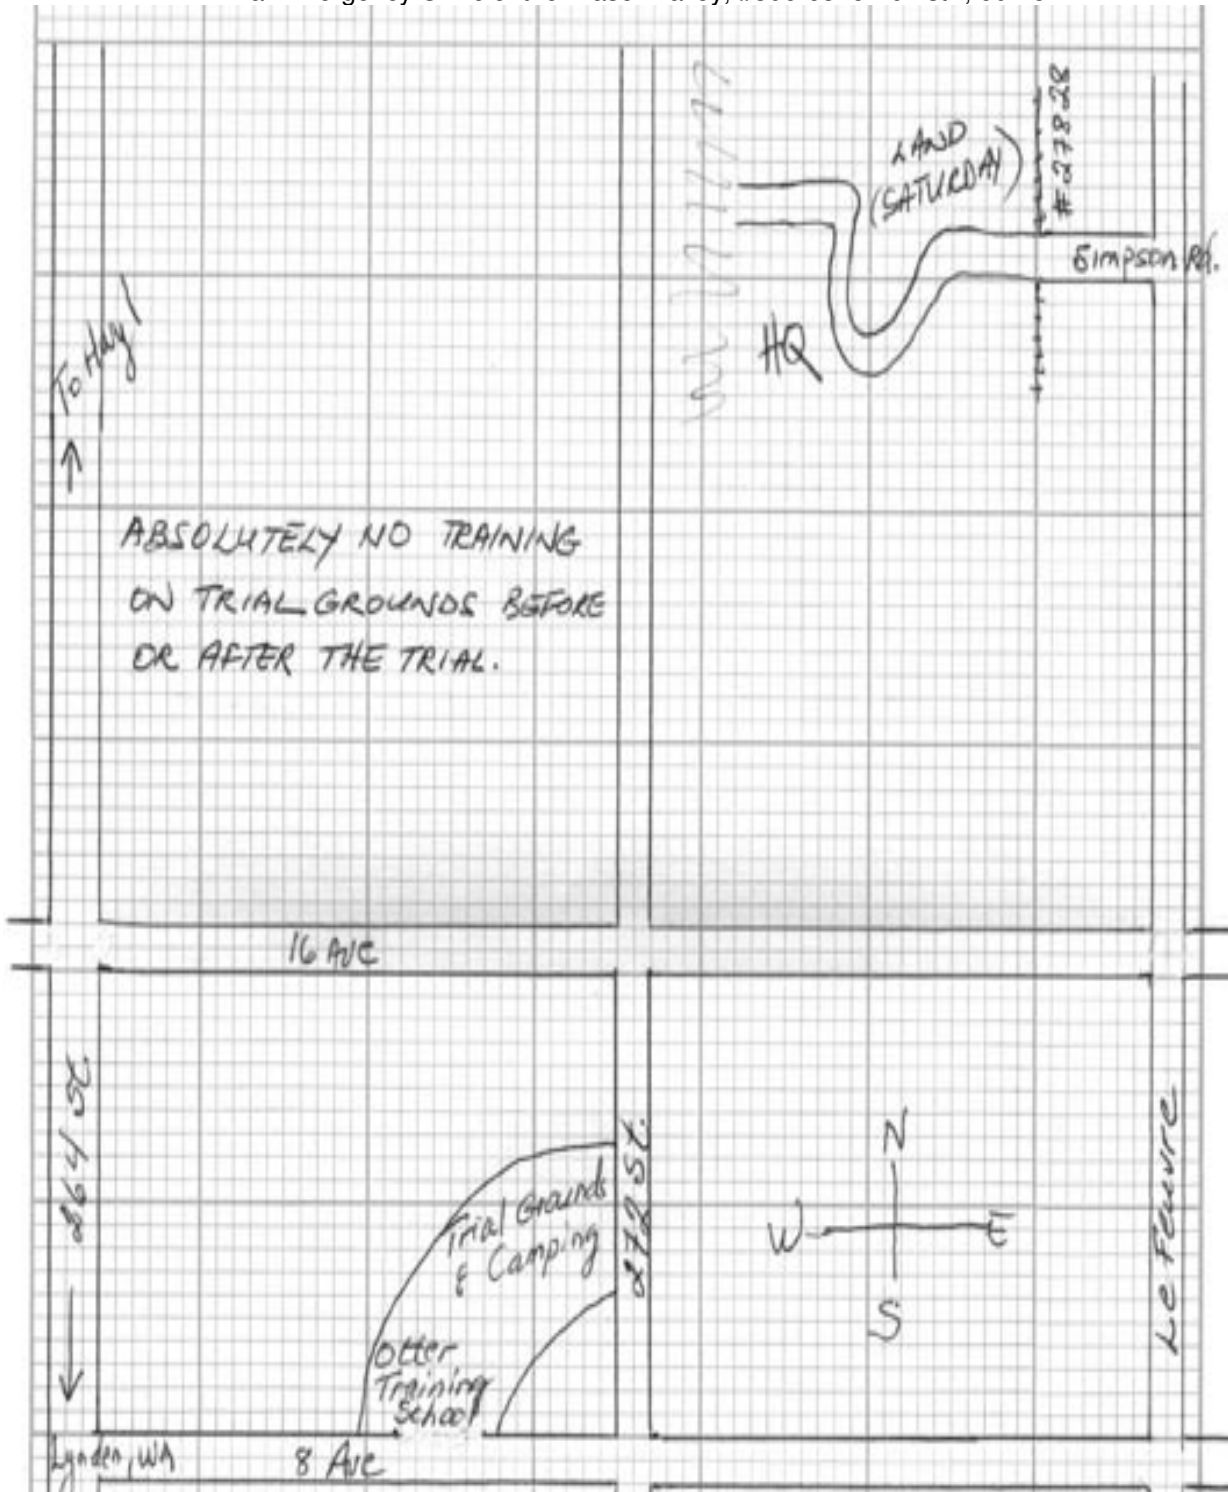

**HQ at 27828 Simpson Road; Saturday land at 27828 Simpson Road; water at Otter Training School
 Sunday land & water at Otter Training School**

Driving instructions to Simpson Road: From Hwy1: Exit at 264th street and drive south to Fraser Highway. Turn left and drive through down town Aldergrove to Le Feuvre Road. Turn right, drive 1.3 km to Simpson Road. Turn right and continue straight through the gate. From Aldergrove/Lynden crossing: Drive 264th Street to 8th Ave, turn right and drive 3.3 km to Le Feuvre road. Turn left, drive 3.3 km to Simpson road. Turn left and drive straight.

DRIVE SLOW ON THE PROPERTY!